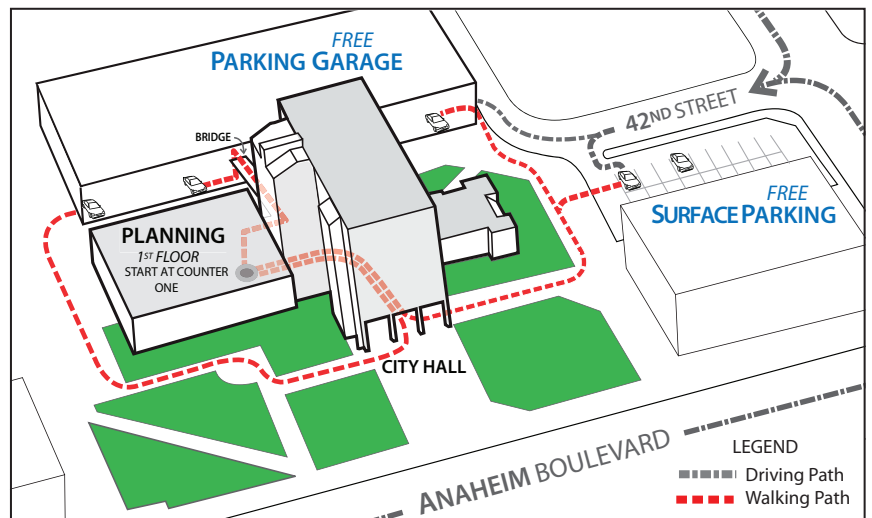

### From The North:

SR 57 Freeway South

- Exit Lincoln Ave turn RIGHT.
- Turn LEFT on Anaheim Blvd.
- Turn LEFT on Broadway.
- Turn LEFT on 42nd St into parking lot

I-5 Santa Ana Freeway South

- Exit Lincoln Ave. and turn LEFT
- Turn RIGHT on Anaheim Blvd.
- Turn LEFT on Broadway
- Turn LEFT on 42nd St into parking lot

### From the East:

SR 91 Freeway West

- Exit Harbor Blvd. turn LEFT
- Turn LEFT on Broadway
- Turn LEFT on 42nd St into parking lot

### From The West:

SR91 Freeway West

- Exit Harbor Blvd turn RIGHT
- Turn LEFT on Broadway
- Turn LEFT on 42nd St into parking lot

DRIVING MAP

WALKING DIRECTIONS FROM THE PARKING AREAS