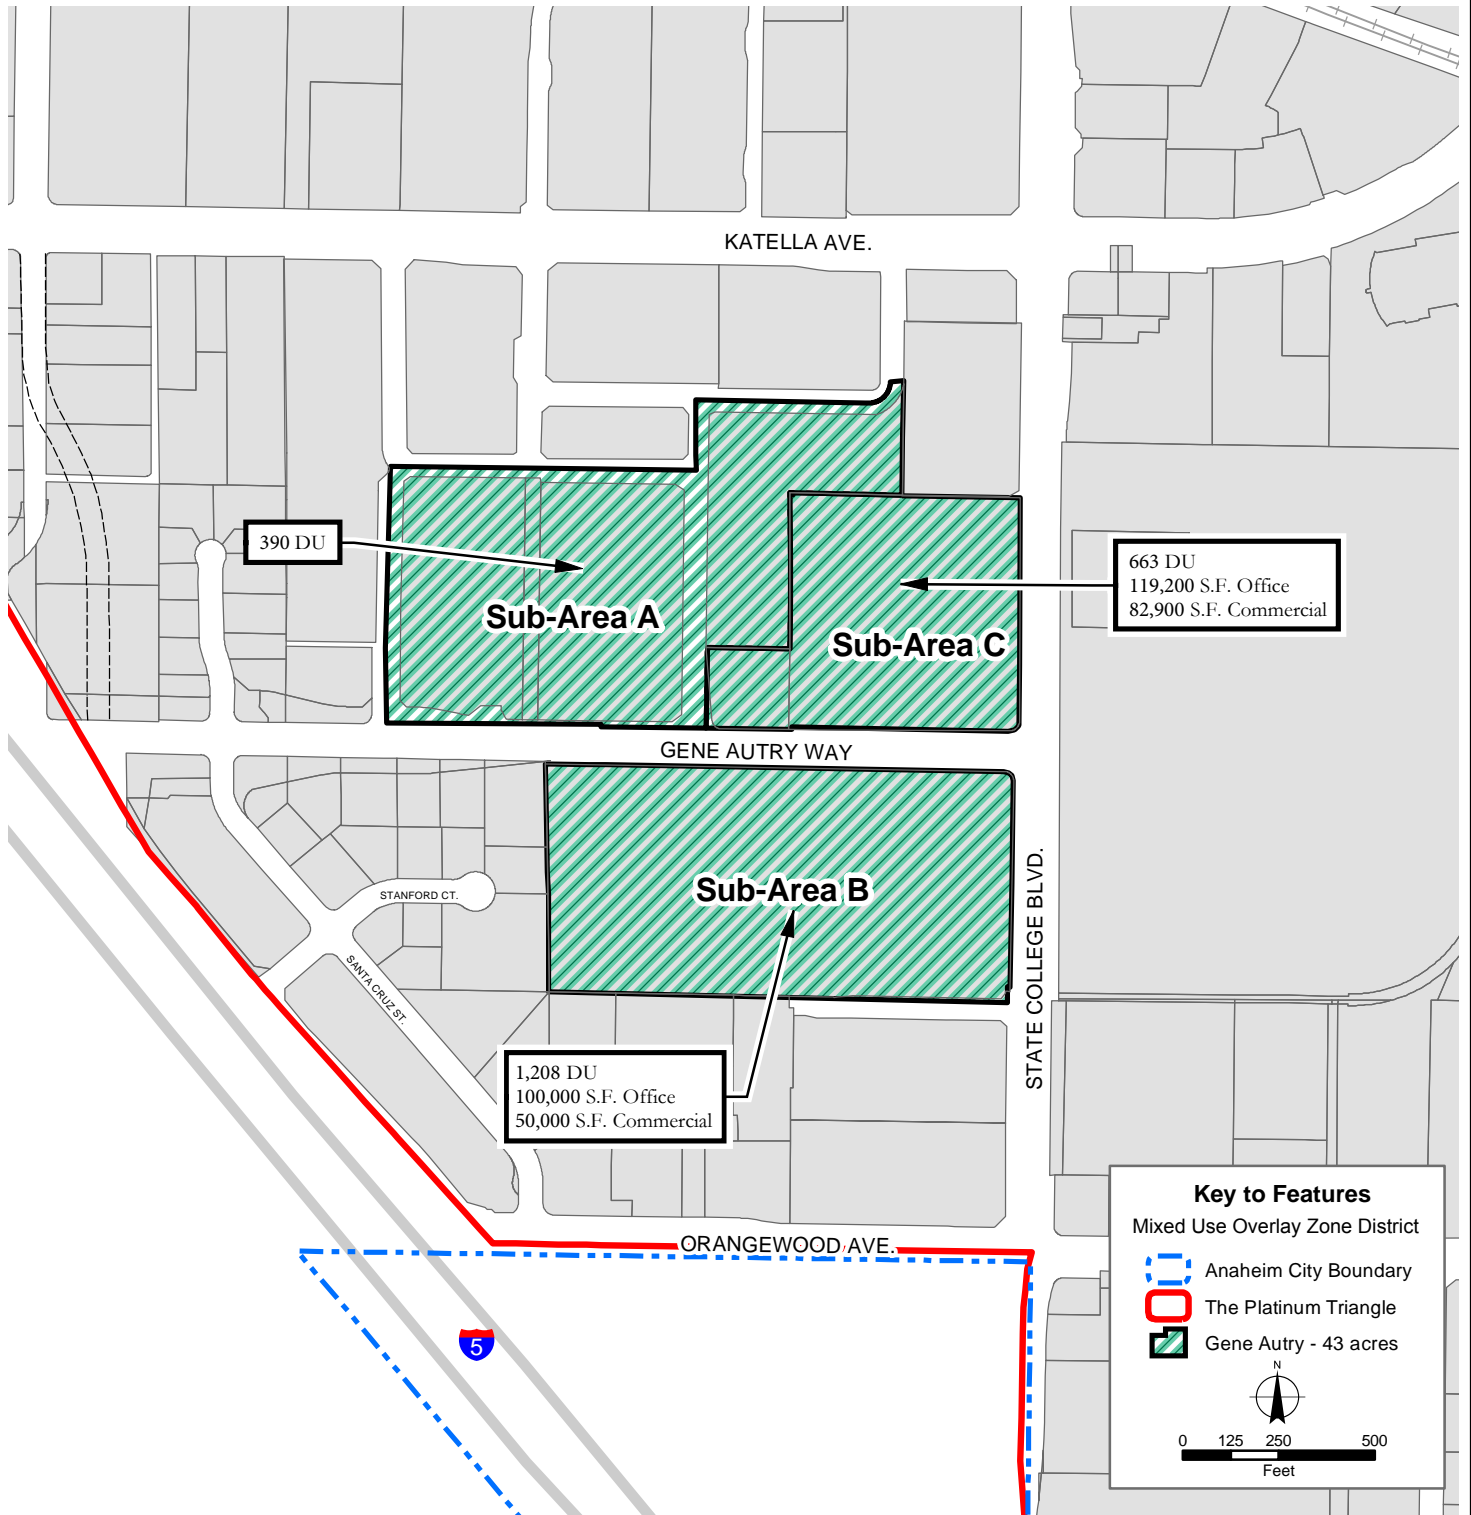

Gene Autry District

THE PLATINUM TRIANGLE

City of Anaheim, CA

CITY OF ANAHEIM
Planning GIS
April 27, 2016