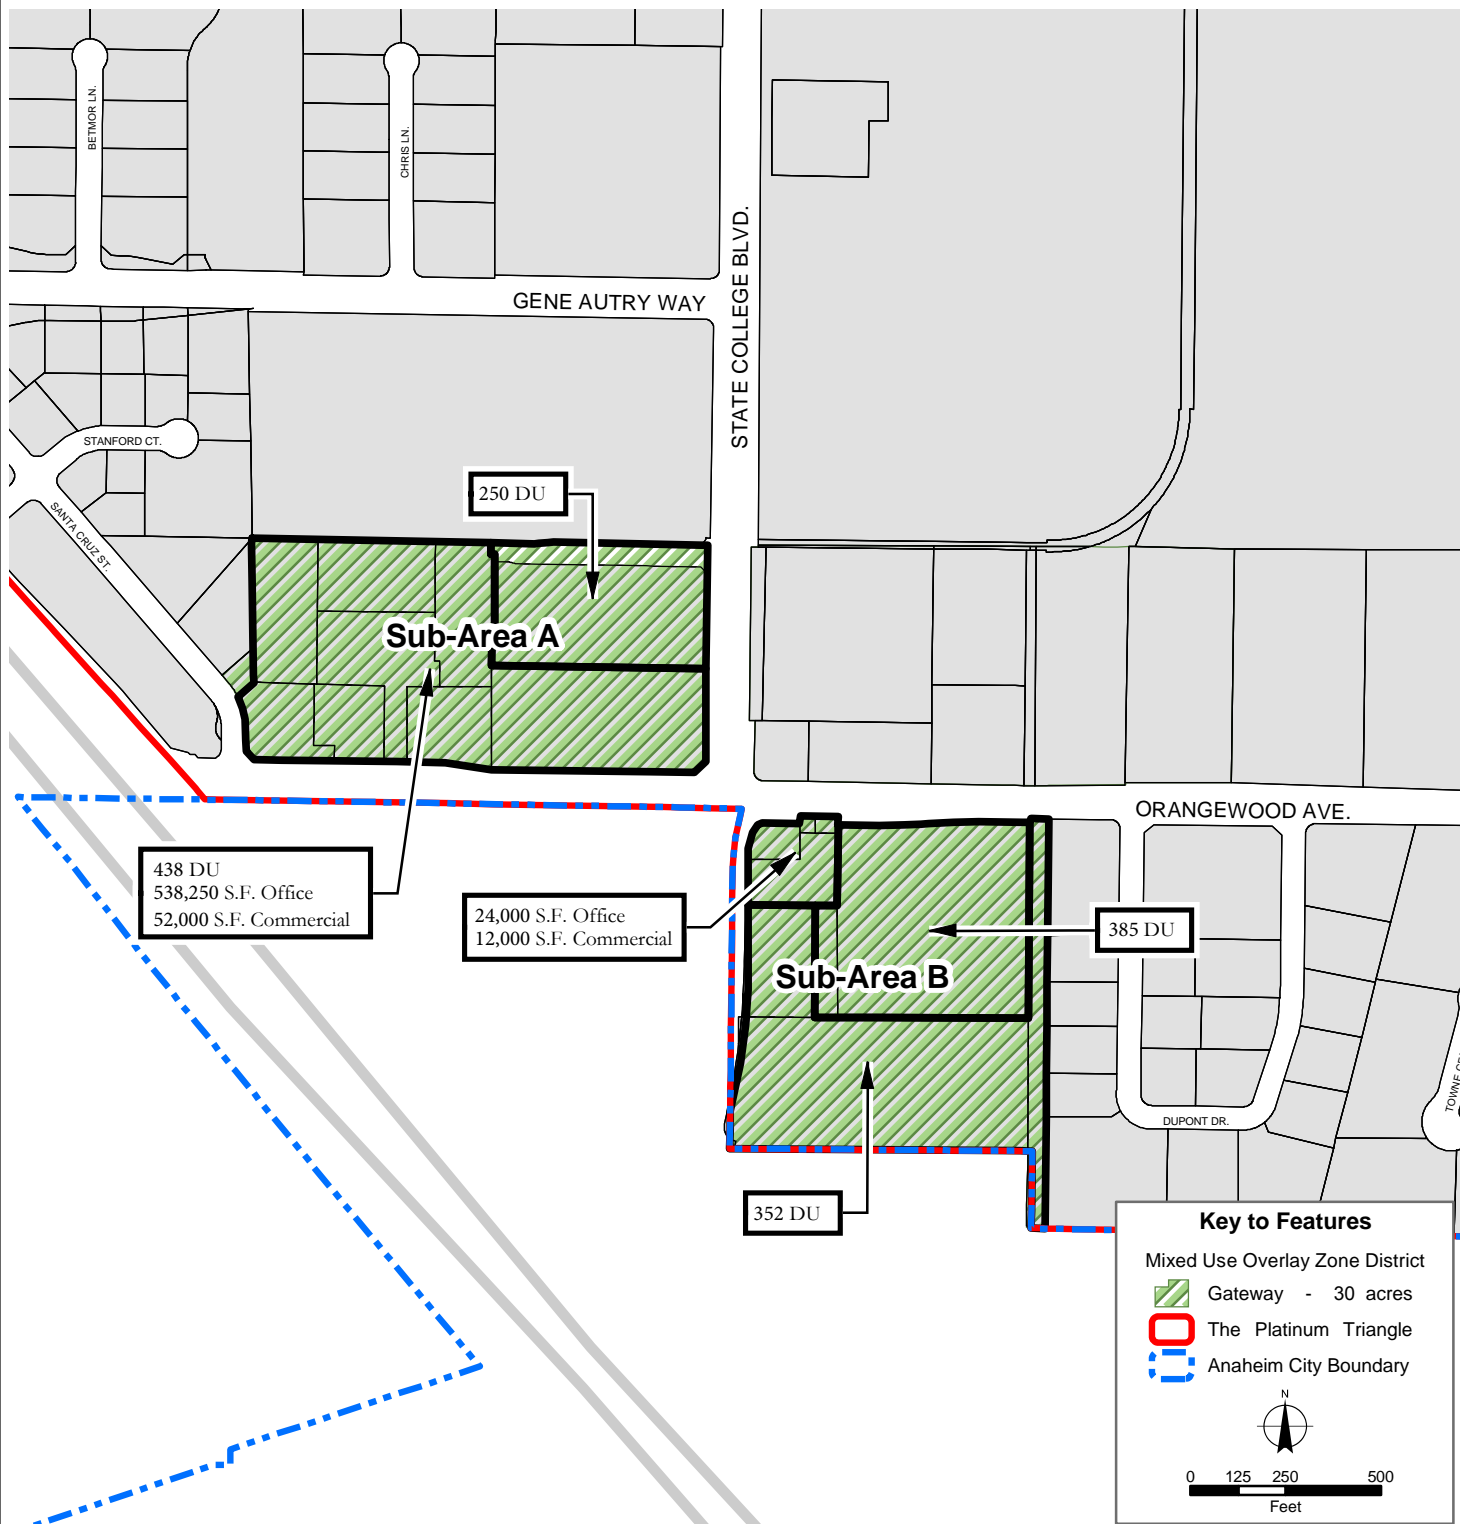

APPENDIX G

PTMU Overlay Zone District Sub-Area Development Intensity Maps

Arena District

THE PLATINUM TRIANGLE

City of Anaheim, CA

CITY OF ANAHEIM
GIS Central
October 27, 2022

Transit District

250,000 S.F. Institutional
417,878 S.F. Commercial

Key to Features

- Mixed Use Overlay Zone District
- Transit- 21 acres
- The Platinum Triangle
- Anaheim City Boundary

0 125 250 500
Feet

THE PLATINUM TRIANGLE

City of Anaheim, CA

CITY OF ANAHEIM
GIS Central
October 27, 2022

Gateway District

Key to Features

- Mixed Use Overlay Zone District
- Gateway - 30 acres
- The Platinum Triangle
- Anaheim City Boundary

N

0 125 250 500
Feet

THE PLATINUM TRIANGLE

City of Anaheim, CA

CITY OF ANAHEIM
Planning GIS
April 27, 2016

Katella District Sub-Area B Map

Key to Features

- Mixed Use Overlay Zone District
- The Platinum Triangle
- Katella Sub-Area B - 59 Acres

0 150 300 600
Feet

THE PLATINUM TRIANGLE

City of Anaheim, CA

CITY OF ANAHEIM
Planning GIS
April 27, 2016