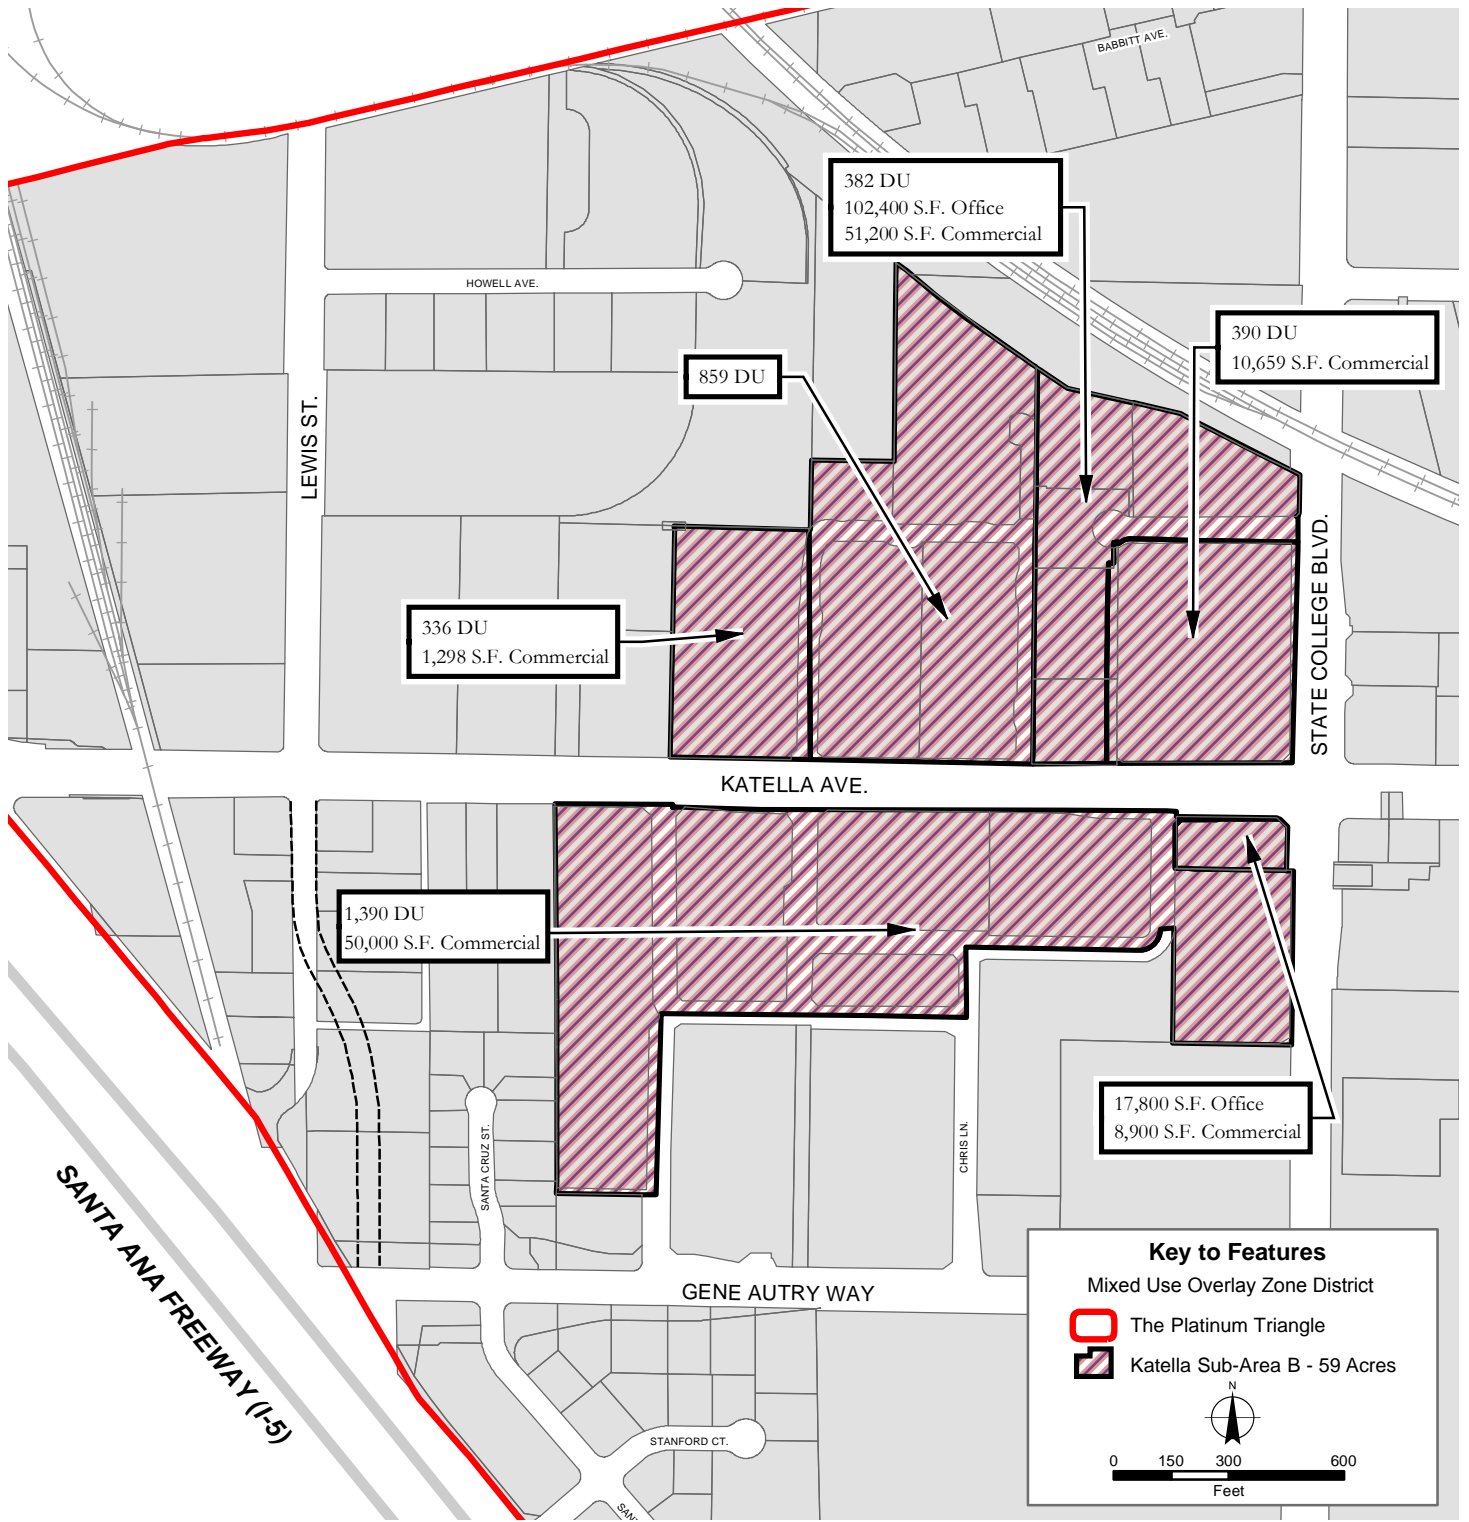

Key to Features

- Mixed Use Overlay Zone District
- Transit- 21 acres
- The Platinum Triangle
- Anaheim City Boundary

0 125 250 500
Feet

THE PLATINUM TRIANGLE

City of Anaheim, CA

CITY OF ANAHEIM
GIS Central
October 27, 2022

Gateway District

Key to Features

- Mixed Use Overlay Zone District
- Gateway - 30 acres
- The Platinum Triangle
- Anaheim City Boundary

N

0 125 250 500
Feet

THE PLATINUM TRIANGLE

City of Anaheim, CA

CITY OF ANAHEIM
Planning GIS
April 27, 2016

Gene Autry District

THE PLATINUM TRIANGLE

City of Anaheim, CA

CITY OF ANAHEIM
Planning GIS
April 27, 2016

Katella District Sub-Area A Map

THE PLATINUM TRIANGLE

City of Anaheim, CA

CITY OF ANAHEIM
Planning GIS
October 21, 2014

Katella District Sub-Area B Map

Key to Features

- Mixed Use Overlay Zone District
- The Platinum Triangle
- Katella Sub-Area B - 59 Acres

0 150 300 600
Feet

THE PLATINUM TRIANGLE

City of Anaheim, CA

CITY OF ANAHEIM
Planning GIS
April 27, 2016