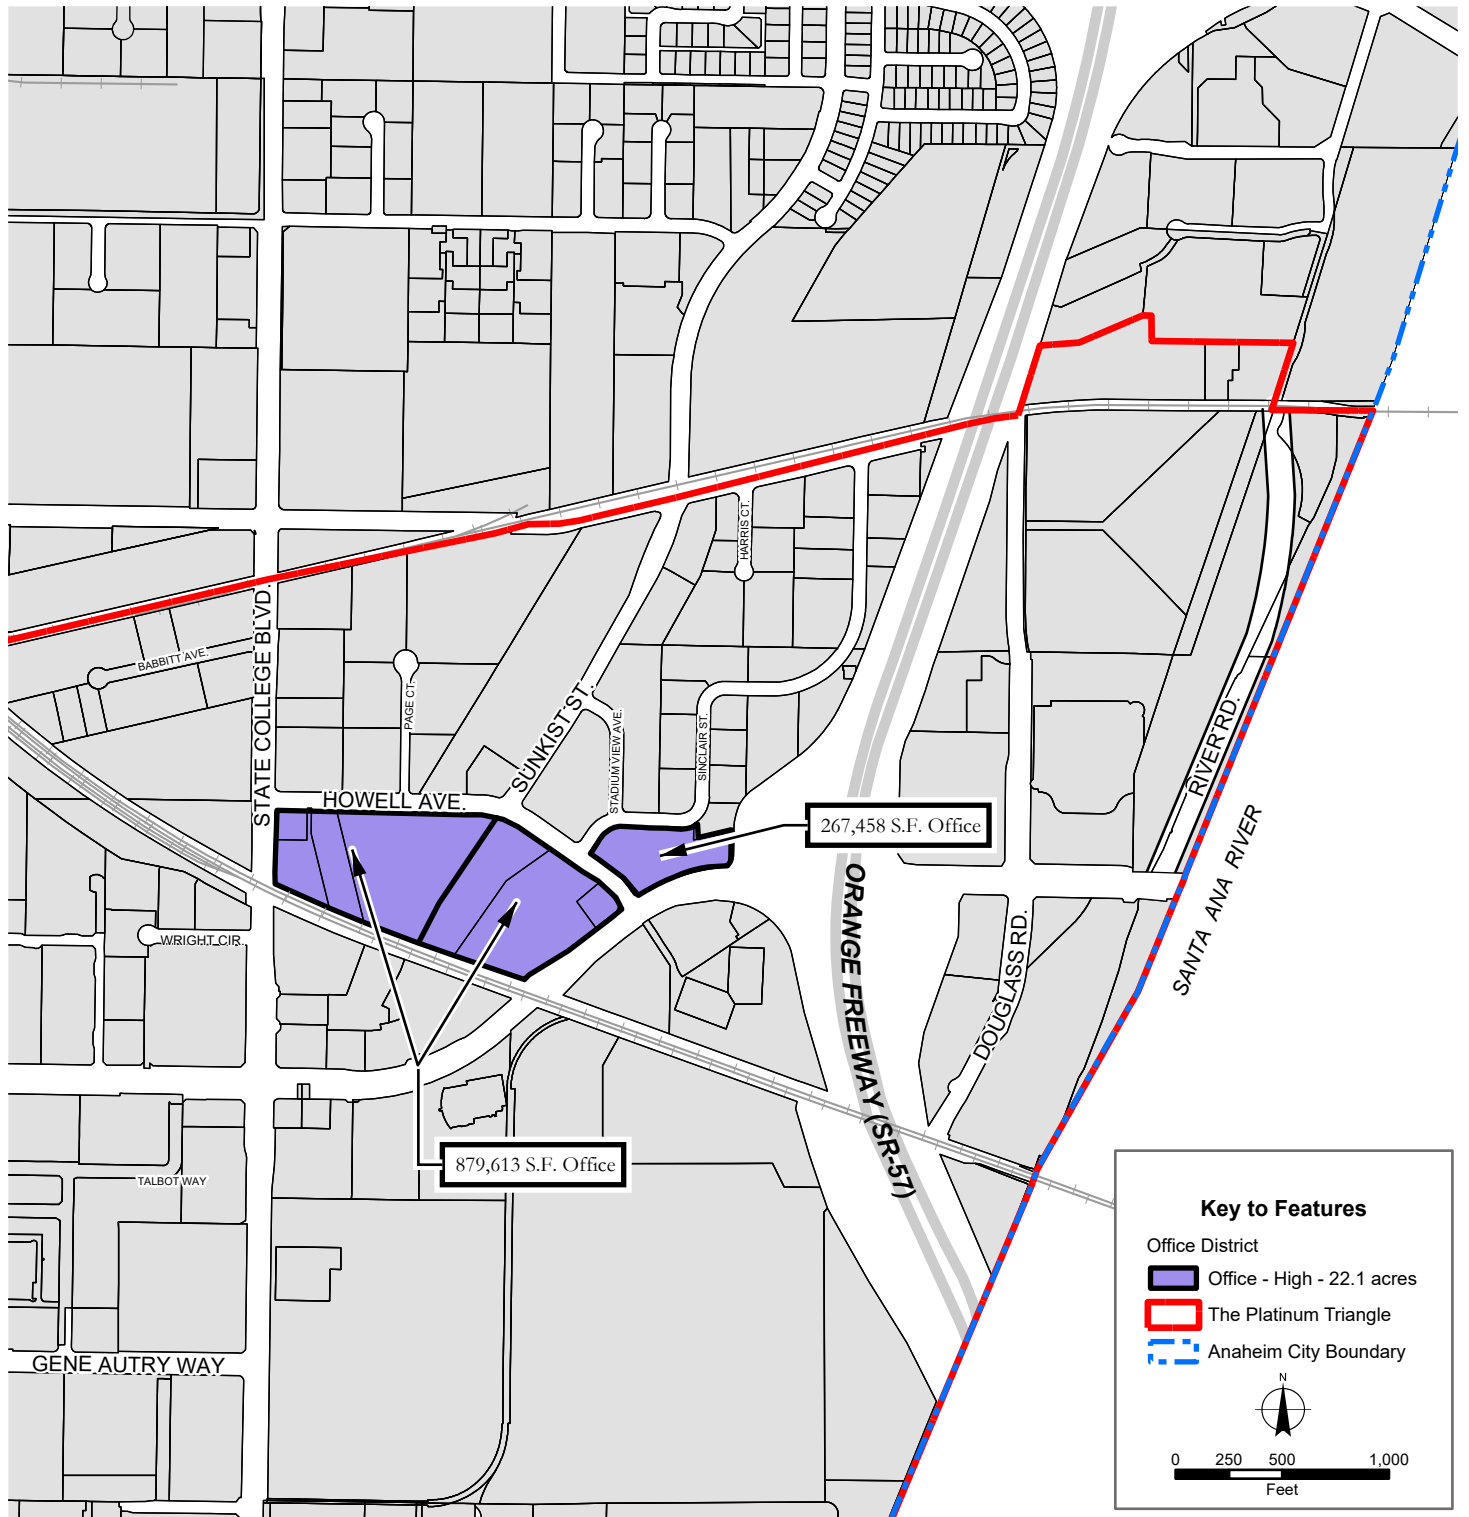

Gateway District

Key to Features

- Mixed Use Overlay Zone District
- Gateway - 30 acres
- The Platinum Triangle
- Anaheim City Boundary

N

0 125 250 500
Feet

THE PLATINUM TRIANGLE

City of Anaheim, CA

CITY OF ANAHEIM
Planning GIS
April 27, 2016

Lewis District

THE PLATINUM TRIANGLE

City of Anaheim, CA

CITY OF ANAHEIM
Planning GIS
January 4, 2016

Office District East of State College

Key to Features

- Office District
- Office - High - 22.1 acres
- The Platinum Triangle
- Anaheim City Boundary

0 250 500 1,000
Feet

THE PLATINUM TRIANGLE

City of Anaheim, CA

CITY OF ANAHEIM
GIS Central
October 27, 2022

Office District West of State College

THE PLATINUM TRIANGLE

City of Anaheim, CA

CITY OF ANAHEIM
Planning GIS
January 4, 2016