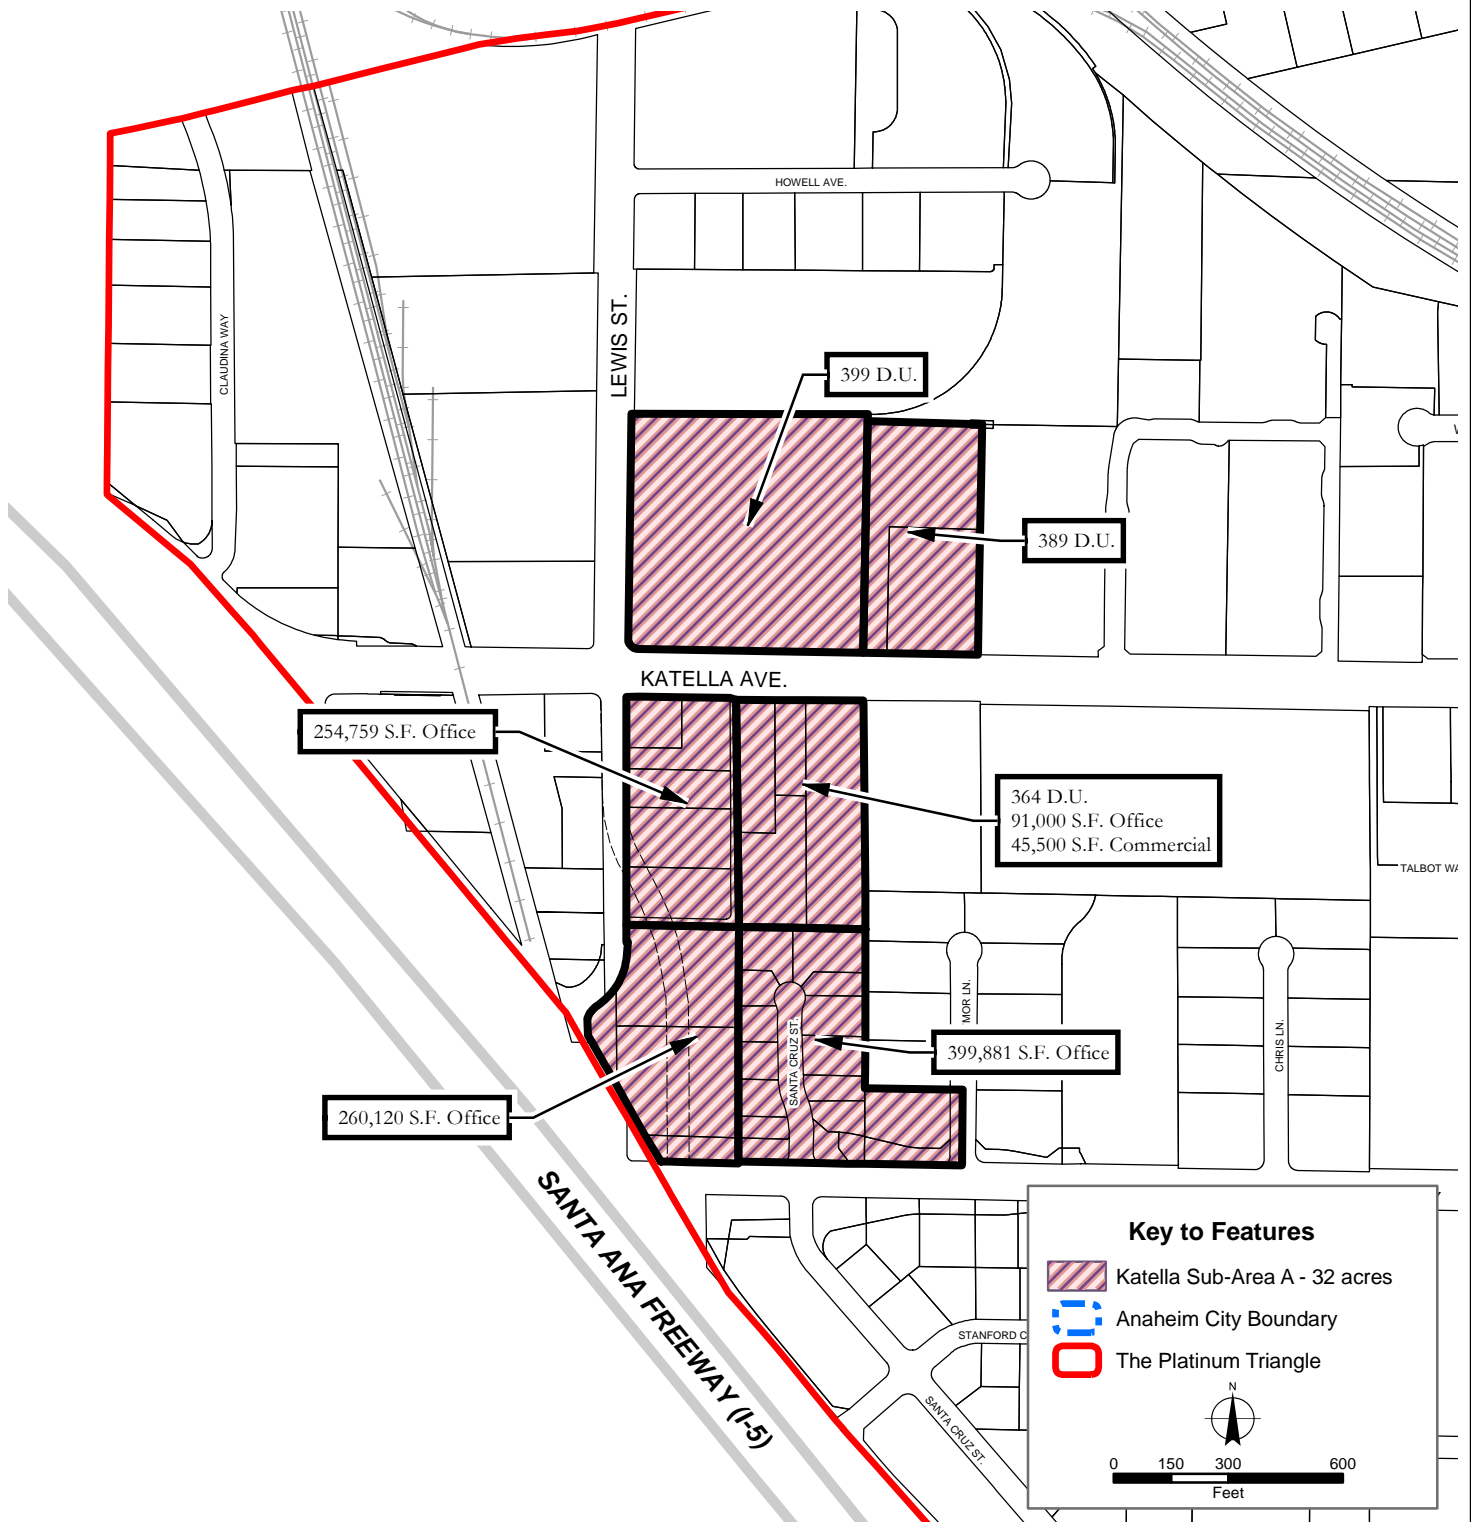

Key to Features

- Mixed Use Overlay Zone District
- Transit- 21 acres
- The Platinum Triangle
- Anaheim City Boundary

0 125 250 500
Feet

THE PLATINUM TRIANGLE

City of Anaheim, CA

CITY OF ANAHEIM
GIS Central
October 27, 2022

Gateway District

Key to Features

- Mixed Use Overlay Zone District
- Gateway - 30 acres
- The Platinum Triangle
- Anaheim City Boundary

N

0 125 250 500
Feet

THE PLATINUM TRIANGLE

City of Anaheim, CA

CITY OF ANAHEIM
Planning GIS
April 27, 2016

Gene Autry District

THE PLATINUM TRIANGLE

City of Anaheim, CA

CITY OF ANAHEIM
Planning GIS
April 27, 2016

Katella District Sub-Area A Map

THE PLATINUM TRIANGLE

City of Anaheim, CA

CITY OF ANAHEIM
Planning GIS
October 21, 2014

Katella District Sub-Area B Map

Key to Features

- Mixed Use Overlay Zone District
- The Platinum Triangle
- Katella Sub-Area B - 59 Acres

0 150 300 600
Feet

THE PLATINUM TRIANGLE

City of Anaheim, CA

CITY OF ANAHEIM
Planning GIS
April 27, 2016