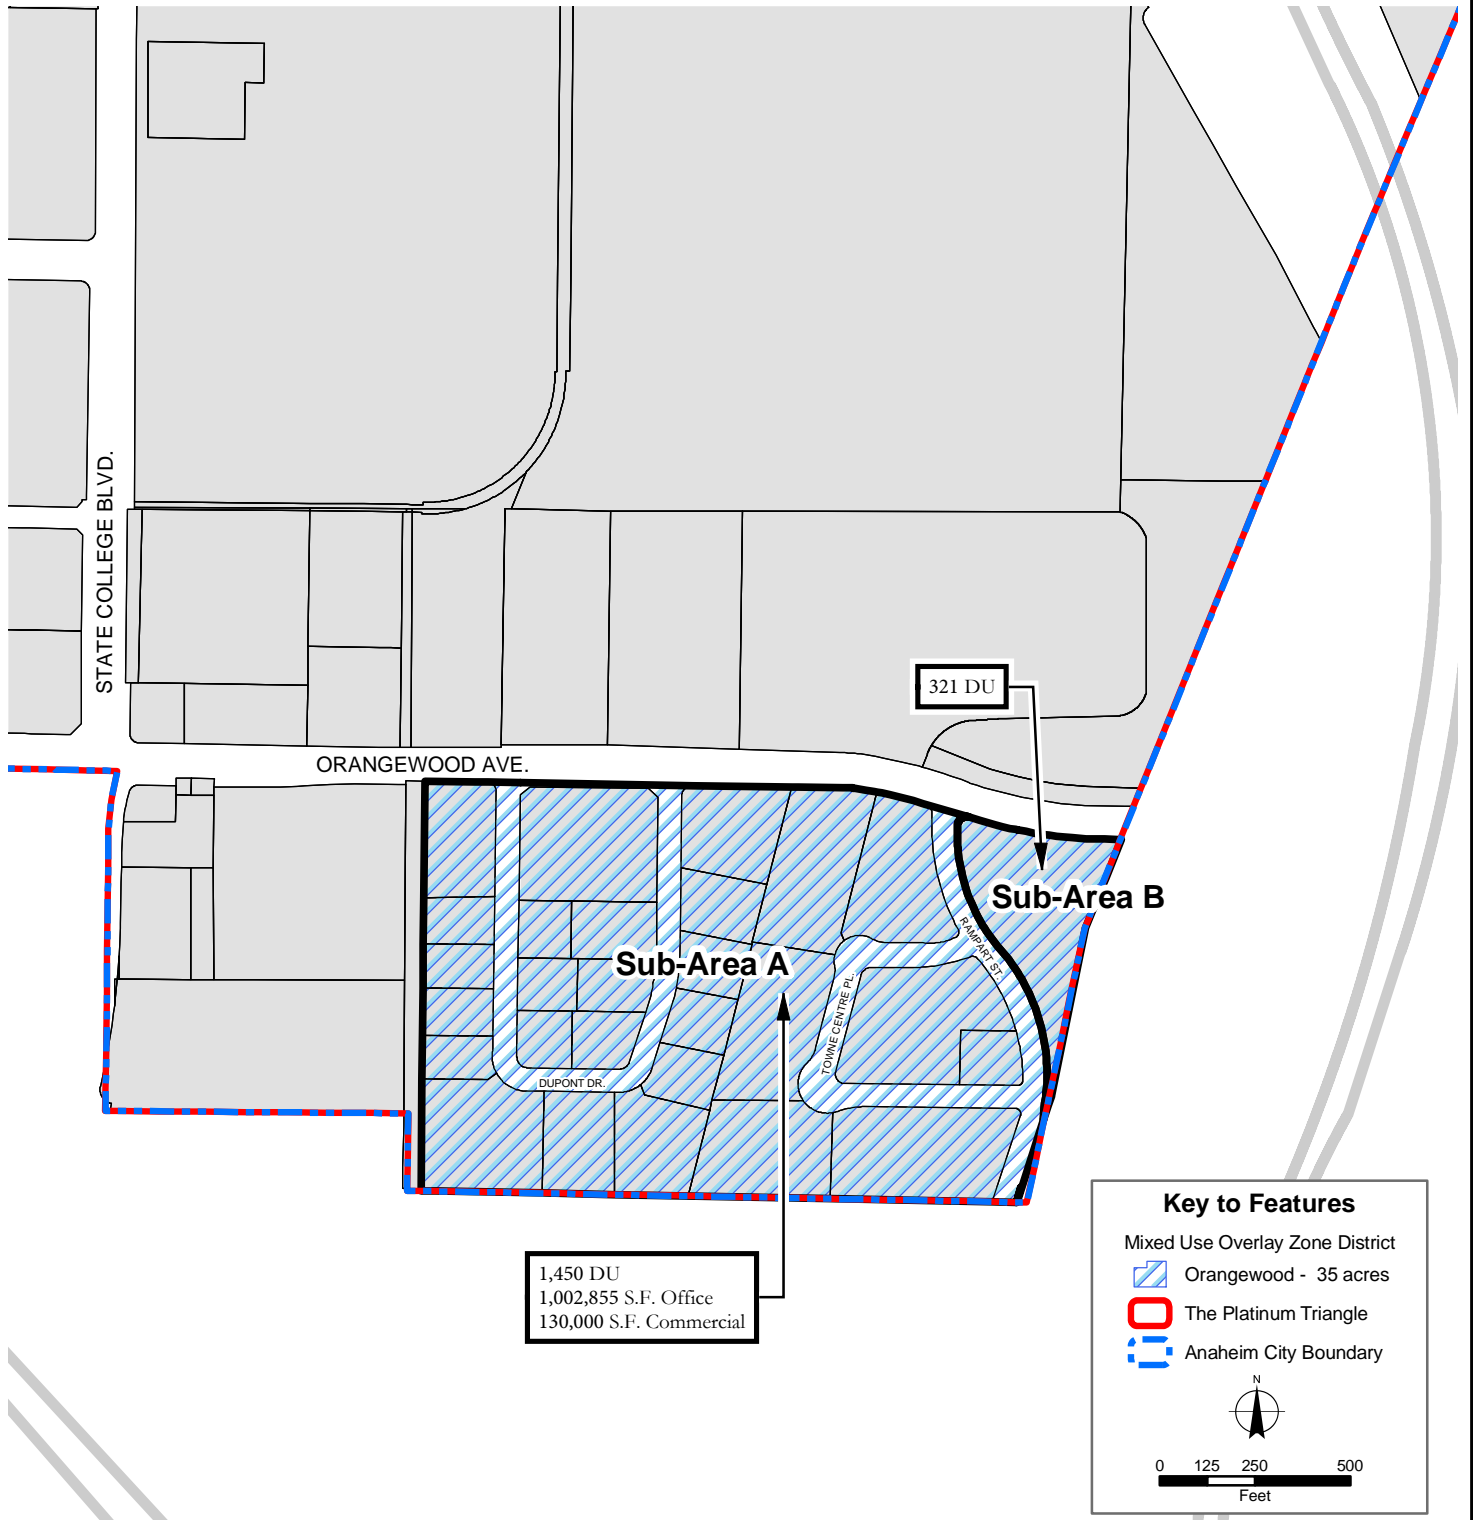

0 250 500 1,000
Feet

THE PLATINUM TRIANGLE

City of Anaheim, CA

CITY OF ANAHEIM
GIS Central
October 27, 2022

Office District West of State College

THE PLATINUM TRIANGLE

City of Anaheim, CA

CITY OF ANAHEIM
Planning GIS
January 4, 2016

Orangewood District

THE PLATINUM TRIANGLE

City of Anaheim, CA

CITY OF ANAHEIM
Planning GIS
April 27, 2016

Stadium District

THE PLATINUM TRIANGLE

City of Anaheim, CA

CITY OF ANAHEIM
Planning GIS
April 27, 2016