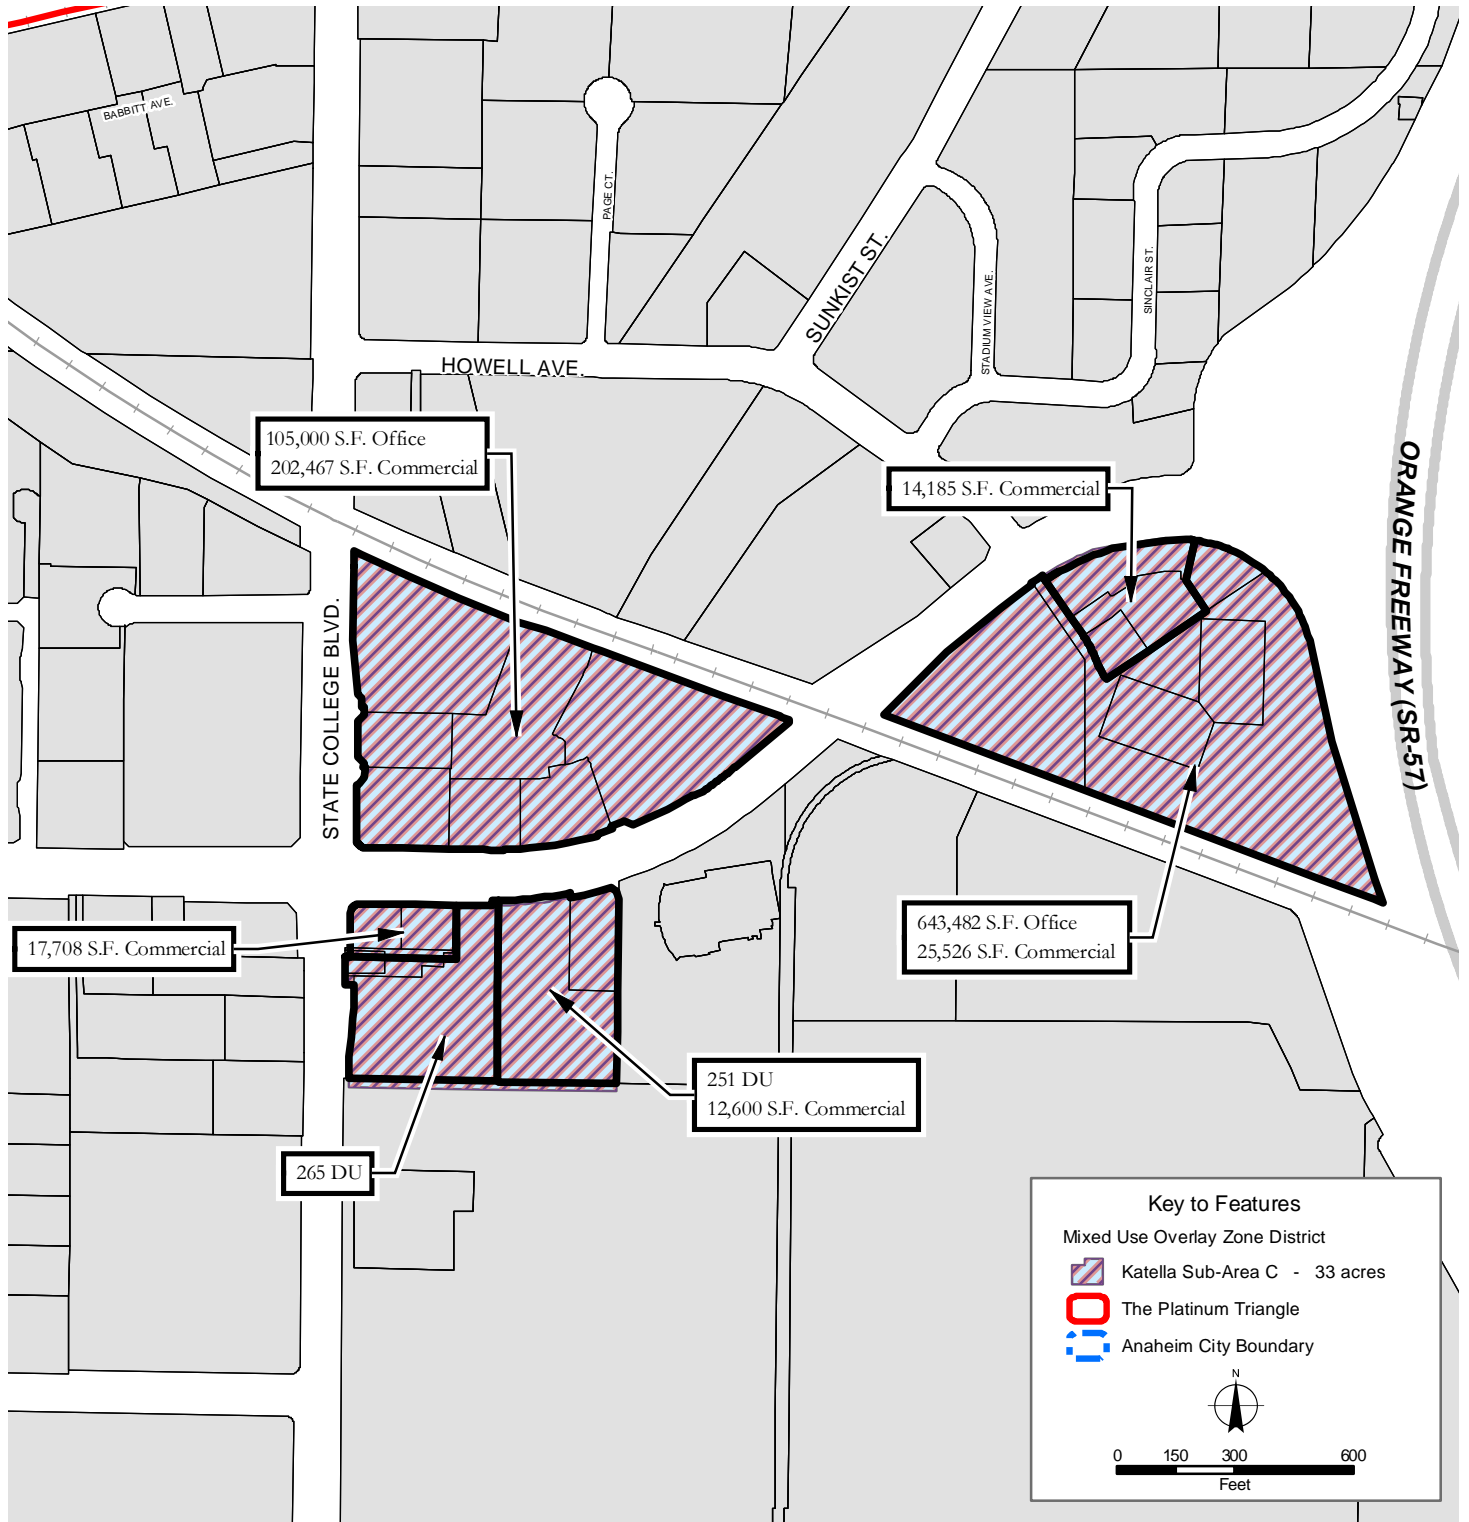

Key to Features

- Mixed Use Overlay Zone District
- Transit- 21 acres
- The Platinum Triangle
- Anaheim City Boundary

0 125 250 500
Feet

THE PLATINUM TRIANGLE

City of Anaheim, CA

CITY OF ANAHEIM
GIS Central
October 27, 2022

Gateway District

Key to Features

- Mixed Use Overlay Zone District
- Gateway - 30 acres
- The Platinum Triangle
- Anaheim City Boundary

N

0 125 250 500
Feet

THE PLATINUM TRIANGLE

City of Anaheim, CA

CITY OF ANAHEIM
Planning GIS
April 27, 2016

Katella District Sub-Area B Map

Key to Features

- Mixed Use Overlay Zone District
- The Platinum Triangle
- Katella Sub-Area B - 59 Acres

0 150 300 600
Feet

THE PLATINUM TRIANGLE

City of Anaheim, CA

CITY OF ANAHEIM
Planning GIS
April 27, 2016

Katella District Sub-Area C Map

THE PLATINUM TRIANGLE

City of Anaheim, CA

CITY OF ANAHEIM
Planning GIS
October 20, 2008

Katella District Sub-Area D Map

THE PLATINUM TRIANGLE

City of Anaheim, CA

CITY OF ANAHEIM
GIS Central
October 27, 2022