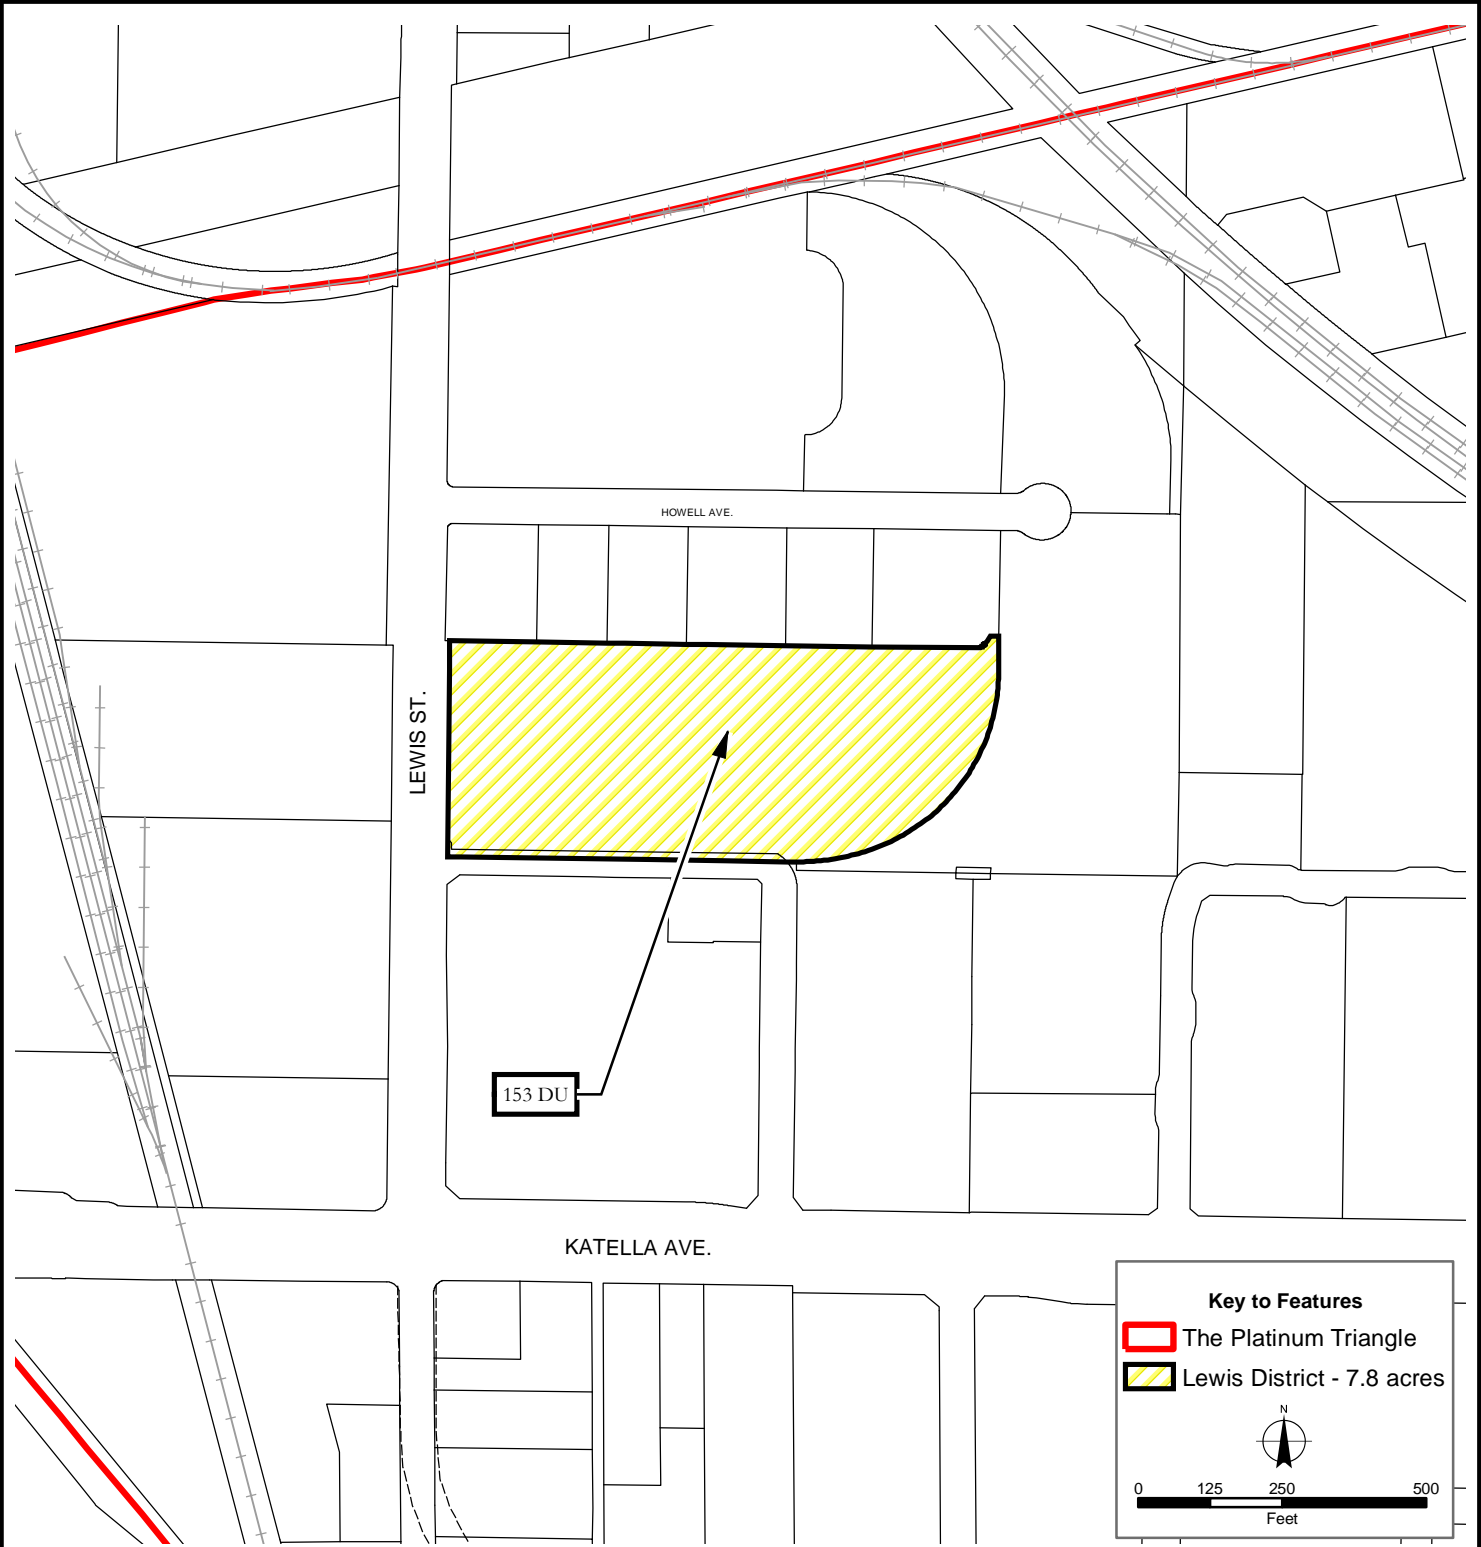

Gateway District

Key to Features

- Mixed Use Overlay Zone District
- Gateway - 30 acres
- The Platinum Triangle
- Anaheim City Boundary

N

0 125 250 500
Feet

THE PLATINUM TRIANGLE

City of Anaheim, CA

CITY OF ANAHEIM
Planning GIS
April 27, 2016

Katella District Sub-Area B Map

Key to Features

- Mixed Use Overlay Zone District
- The Platinum Triangle
- Katella Sub-Area B - 59 Acres

0 150 300 600
Feet

THE PLATINUM TRIANGLE

City of Anaheim, CA

CITY OF ANAHEIM
Planning GIS
April 27, 2016

Lewis District

THE PLATINUM TRIANGLE

City of Anaheim, CA

CITY OF ANAHEIM
Planning GIS
January 4, 2016

Office District East of State College

Key to Features

- Office District
- Office - High - 22.1 acres
- The Platinum Triangle
- Anaheim City Boundary