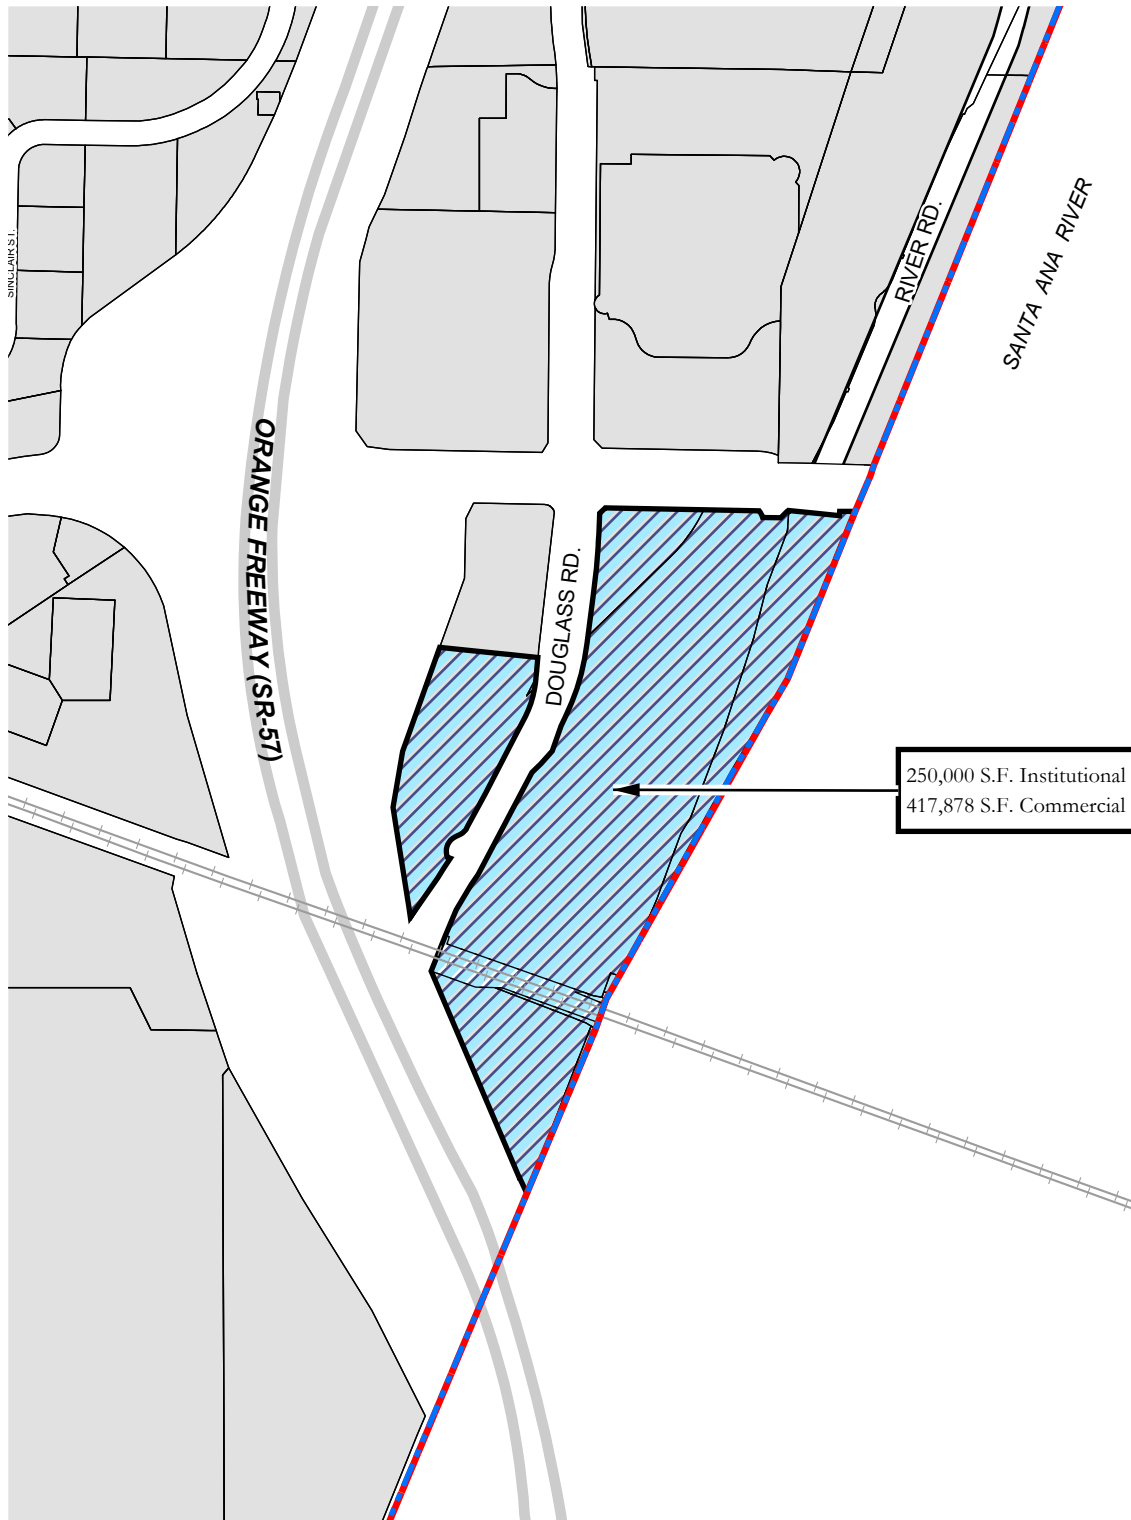

APPENDIX G

PTMU Overlay Zone District Sub-Area Development Intensity Maps

Arena District

THE PLATINUM TRIANGLE

City of Anaheim, CA

CITY OF ANAHEIM
GIS Central
October 27, 2022

Transit District

250,000 S.F. Institutional
417,878 S.F. Commercial

Key to Features

- Mixed Use Overlay Zone District
- Transit- 21 acres
- The Platinum Triangle
- Anaheim City Boundary

0 125 250 500
Feet

THE PLATINUM TRIANGLE

City of Anaheim, CA

CITY OF ANAHEIM
GIS Central
October 27, 2022

Gateway District

Key to Features

- Mixed Use Overlay Zone District
- Gateway - 30 acres
- The Platinum Triangle
- Anaheim City Boundary

N

0 125 250 500
Feet

THE PLATINUM TRIANGLE

City of Anaheim, CA

CITY OF ANAHEIM
Planning GIS
April 27, 2016