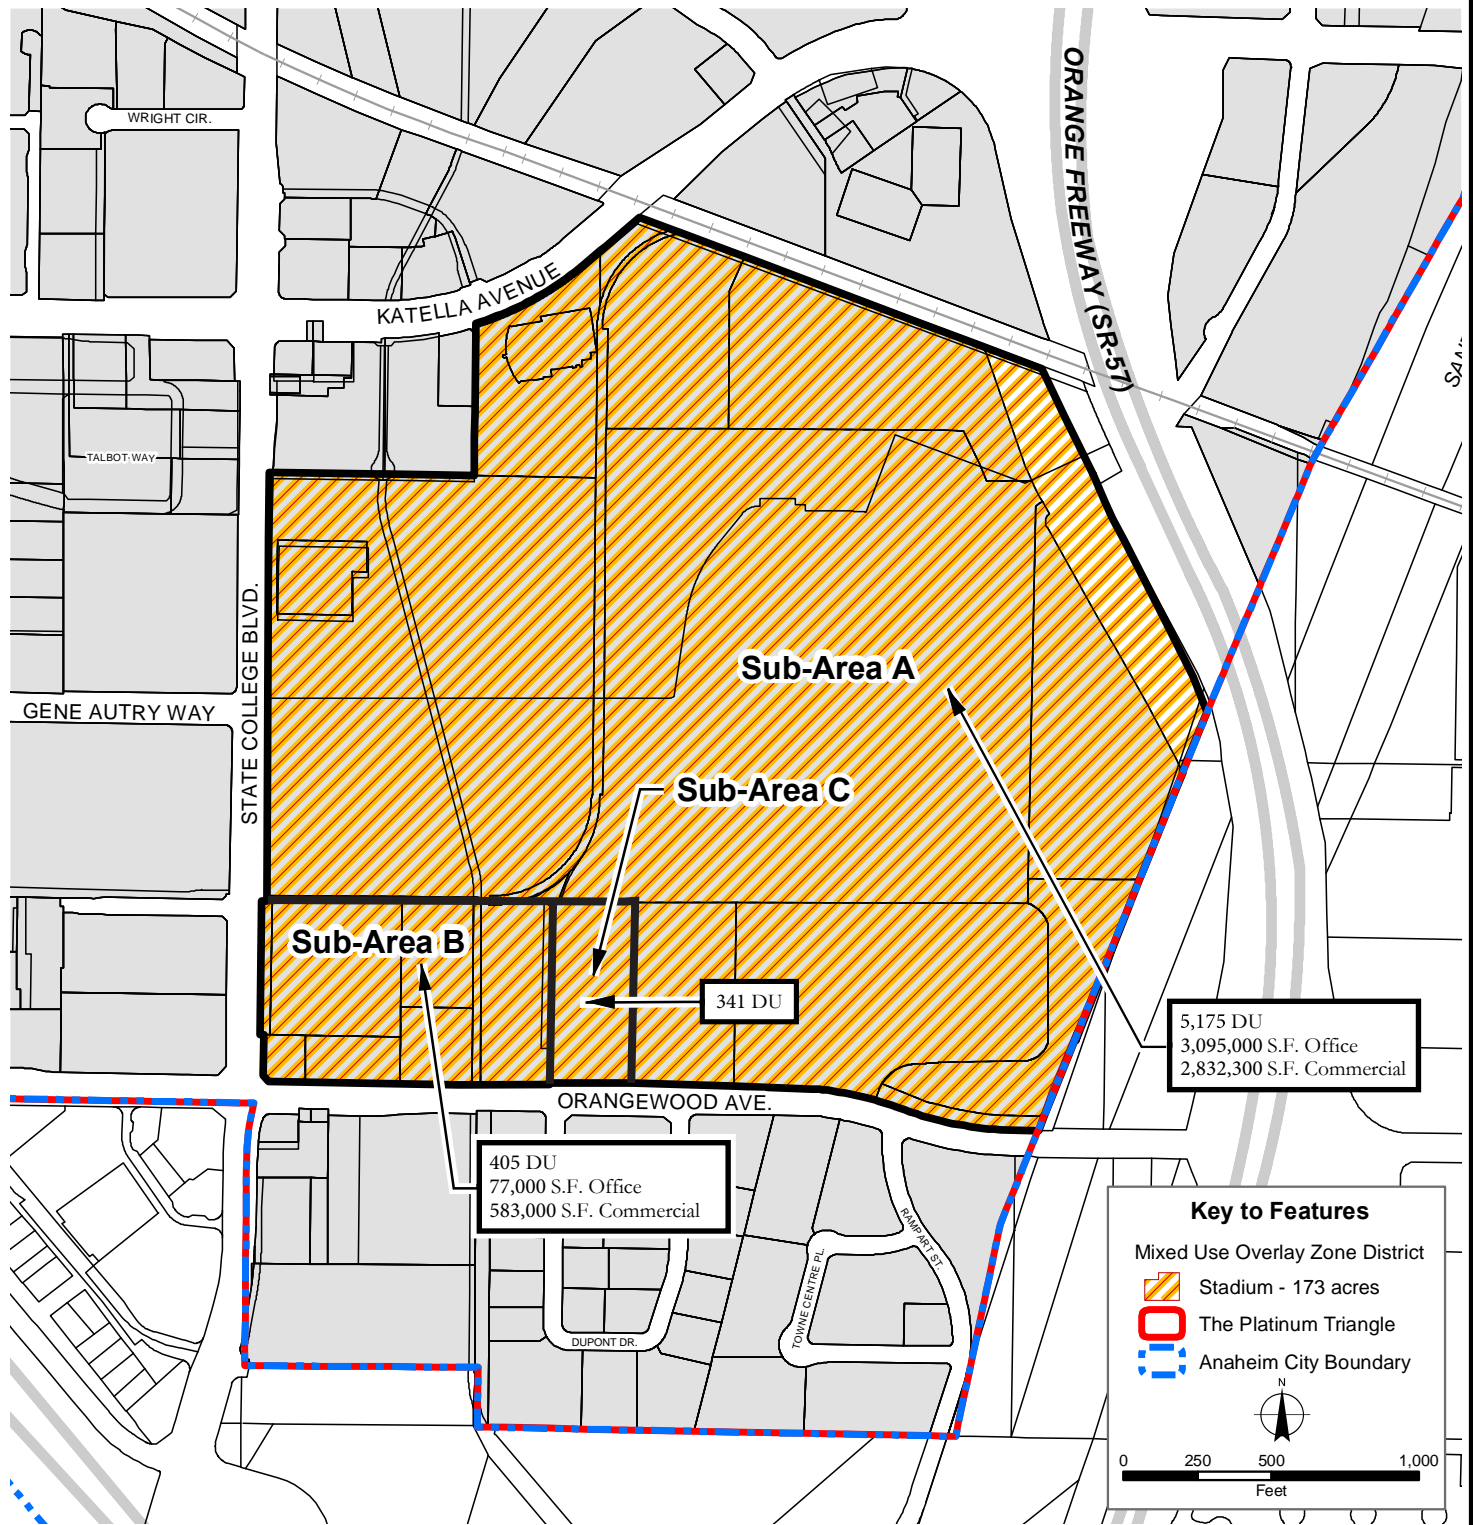

Key to Features

- Mixed Use Overlay Zone District
- Transit- 21 acres
- The Platinum Triangle
- Anaheim City Boundary

0 125 250 500
Feet

THE PLATINUM TRIANGLE

City of Anaheim, CA

CITY OF ANAHEIM
GIS Central
October 27, 2022

Gateway District

Key to Features

- Mixed Use Overlay Zone District
- Gateway - 30 acres
- The Platinum Triangle
- Anaheim City Boundary

N

0 125 250 500
Feet

THE PLATINUM TRIANGLE

City of Anaheim, CA

CITY OF ANAHEIM
Planning GIS
April 27, 2016

Orangewood District

THE PLATINUM TRIANGLE

City of Anaheim, CA

CITY OF ANAHEIM
Planning GIS
April 27, 2016

Stadium District

THE PLATINUM TRIANGLE

City of Anaheim, CA

CITY OF ANAHEIM
Planning GIS
April 27, 2016