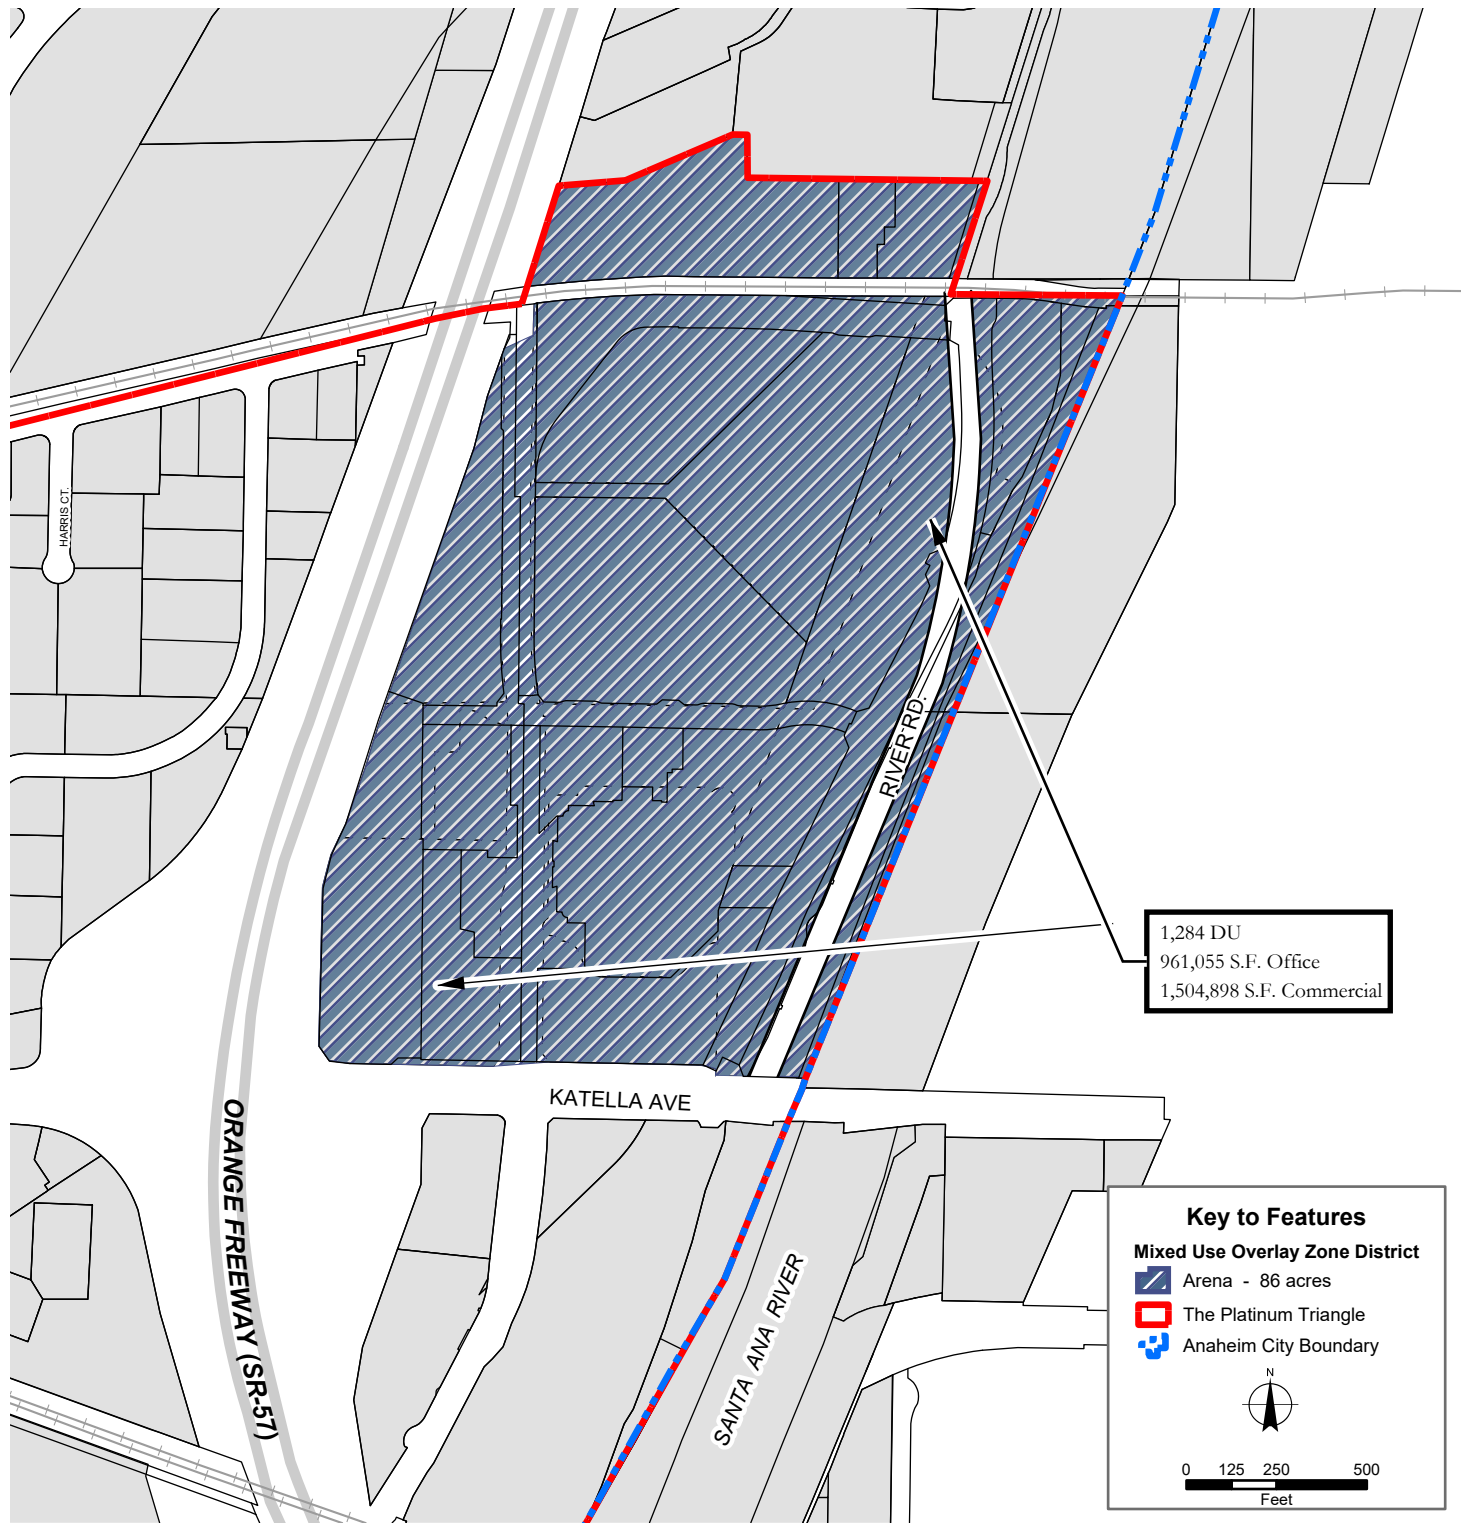

APPENDIX G

PTMU Overlay Zone District Sub-Area Development Intensity Maps

Arena District

THE PLATINUM TRIANGLE

City of Anaheim, CA

CITY OF ANAHEIM
GIS Central
October 27, 2022

Transit District

250,000 S.F. Institutional
417,878 S.F. Commercial

Key to Features

- Mixed Use Overlay Zone District
- Transit- 21 acres
- The Platinum Triangle
- Anaheim City Boundary

0 125 250 500
Feet

THE PLATINUM TRIANGLE

City of Anaheim, CA

CITY OF ANAHEIM
GIS Central
October 27, 2022

Gateway District

Key to Features

- Mixed Use Overlay Zone District
- Gateway - 30 acres
- The Platinum Triangle
- Anaheim City Boundary

N

0 125 250 500
Feet

THE PLATINUM TRIANGLE

City of Anaheim, CA

CITY OF ANAHEIM
Planning GIS
April 27, 2016

Katella District Sub-Area B Map

Key to Features

- Mixed Use Overlay Zone District
- The Platinum Triangle
- Katella Sub-Area B - 59 Acres

0 150 300 600
Feet

THE PLATINUM TRIANGLE

City of Anaheim, CA

CITY OF ANAHEIM
Planning GIS
April 27, 2016