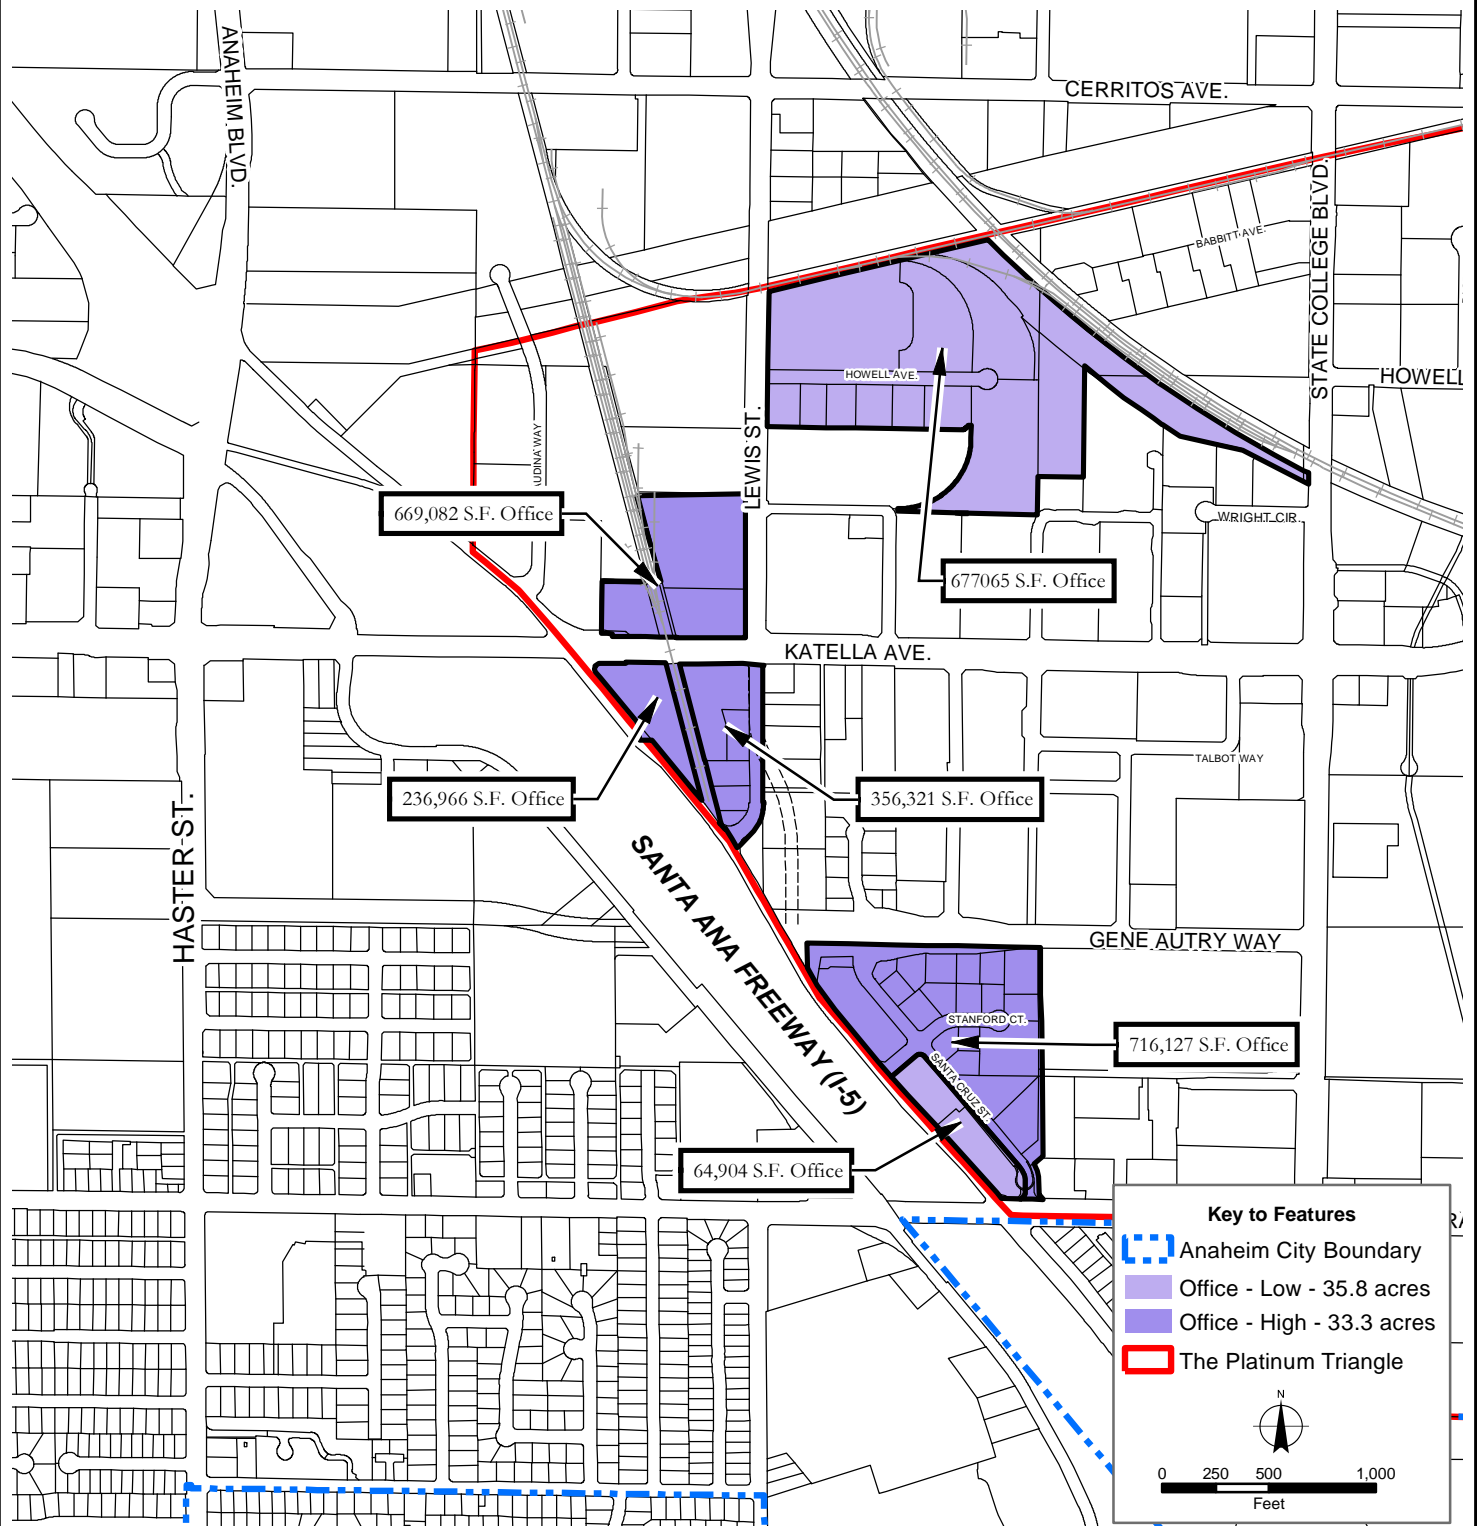

0 250 500 1,000
Feet

THE PLATINUM TRIANGLE

City of Anaheim, CA

CITY OF ANAHEIM
GIS Central
October 27, 2022

Office District West of State College

THE PLATINUM TRIANGLE

City of Anaheim, CA

CITY OF ANAHEIM
Planning GIS
January 4, 2016

Orangewood District

THE PLATINUM TRIANGLE

City of Anaheim, CA

CITY OF ANAHEIM
Planning GIS
April 27, 2016

Stadium District

THE PLATINUM TRIANGLE

City of Anaheim, CA

CITY OF ANAHEIM
Planning GIS
April 27, 2016