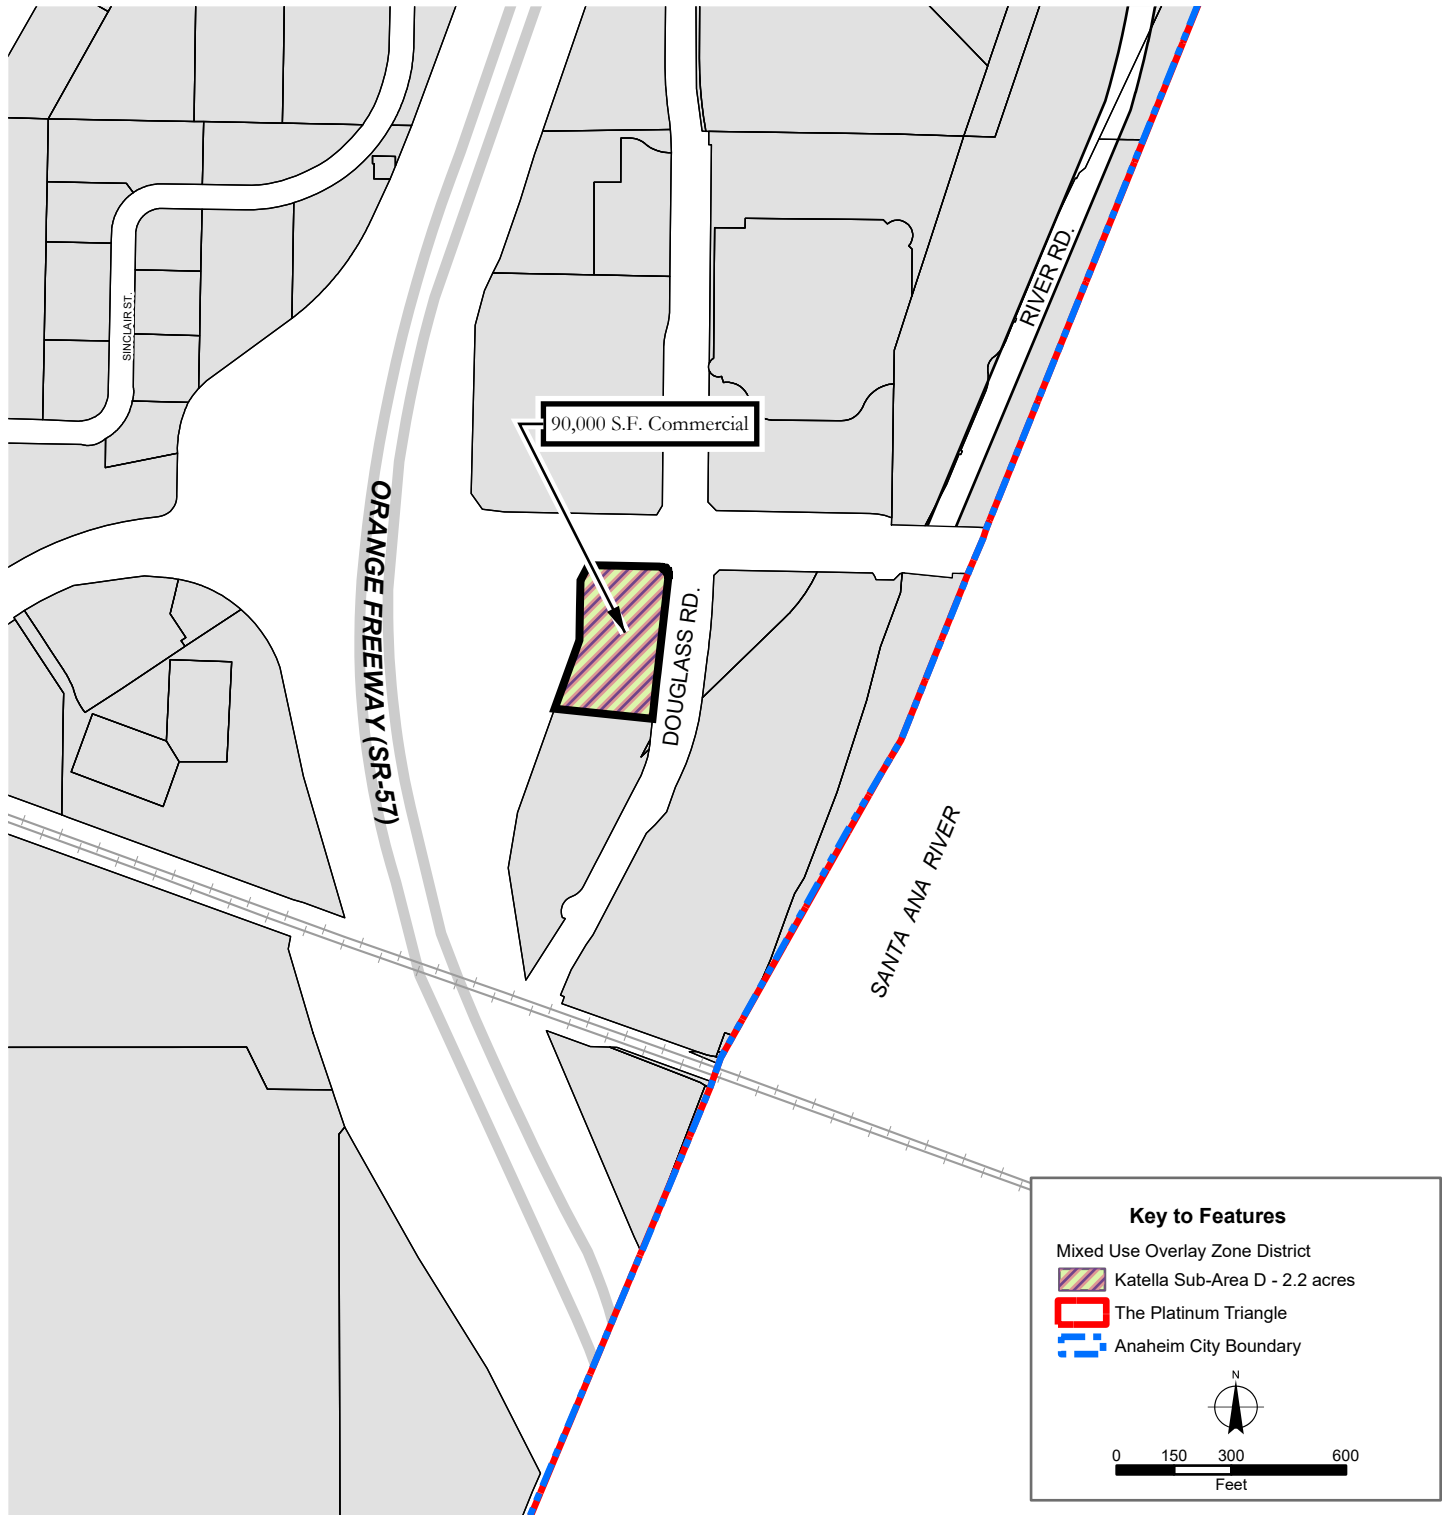

Katella District Sub-Area D Map

THE PLATINUM TRIANGLE

City of Anaheim, CA

CITY OF ANAHEIM
GIS Central
October 27, 2022